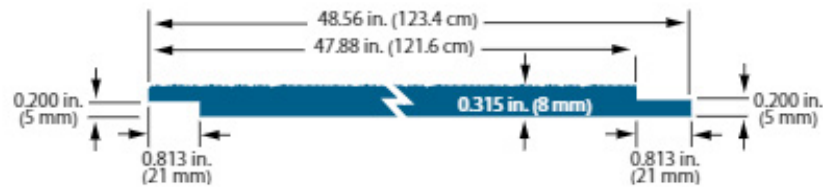

NEW PRODUCT NEWSLETTER

LP SMARTSIDE - TALON TUFF

Due to screen resolution limitations, product colors may not be exactly as shown

Item #5308040 LP SS CEDAR STRAND NGSL PANEL PRIMED

Cedar texture

Rated for Structural Use by APA®

- Shiplap edges with advanced bead system for easier alignment
- Pre-primed for exceptional paint adhesion
- Significantly lighter than comparable fiber cement panel
- Strong enough to be nailed directly to stud, making additional sheathing unnecessary in many applications
- Eliminates need for additional bracing on load-bearing walls
- Ideal exterior for homes in areas of high winds or seismic activity
- Treated engineered wood strand substrate

38 Series Cedar Texture Panel - No Groove (strand)

DESCRIPTION	LENGTH	GROOVE	GROOVE WIDTH	ACTUAL WIDTH	MINIMUM THICKNESS	PID NUMBER	WEIGHT
38 Series Cedar Texture Panel - No Groove (strand)	8 ft. (96 in.) (2.4 m)	No Groove	N/A	48.56 in. (123.4 cm)	0.315 in. (8 mm)	25855 *	1.5 psf