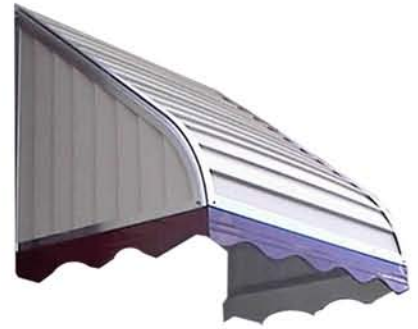

Special  
Order

**SUN HAVEN**  
PRODUCTS™

These Are Special Order Only  
We Do Not Stock Sun Haven Awnings

Features:

- \* Constructed of all aluminum components
- \* Standard, Roll Form, available in white or tan
- \* Step-down style available in a wide variety of colors
- \* Factory pre-assembled for easy installation
- \* Standard with all necessary hardware
- \* All aluminum support columns  
available in white, brown, black or tan
- \* Scallop also available in a wide variety of colors